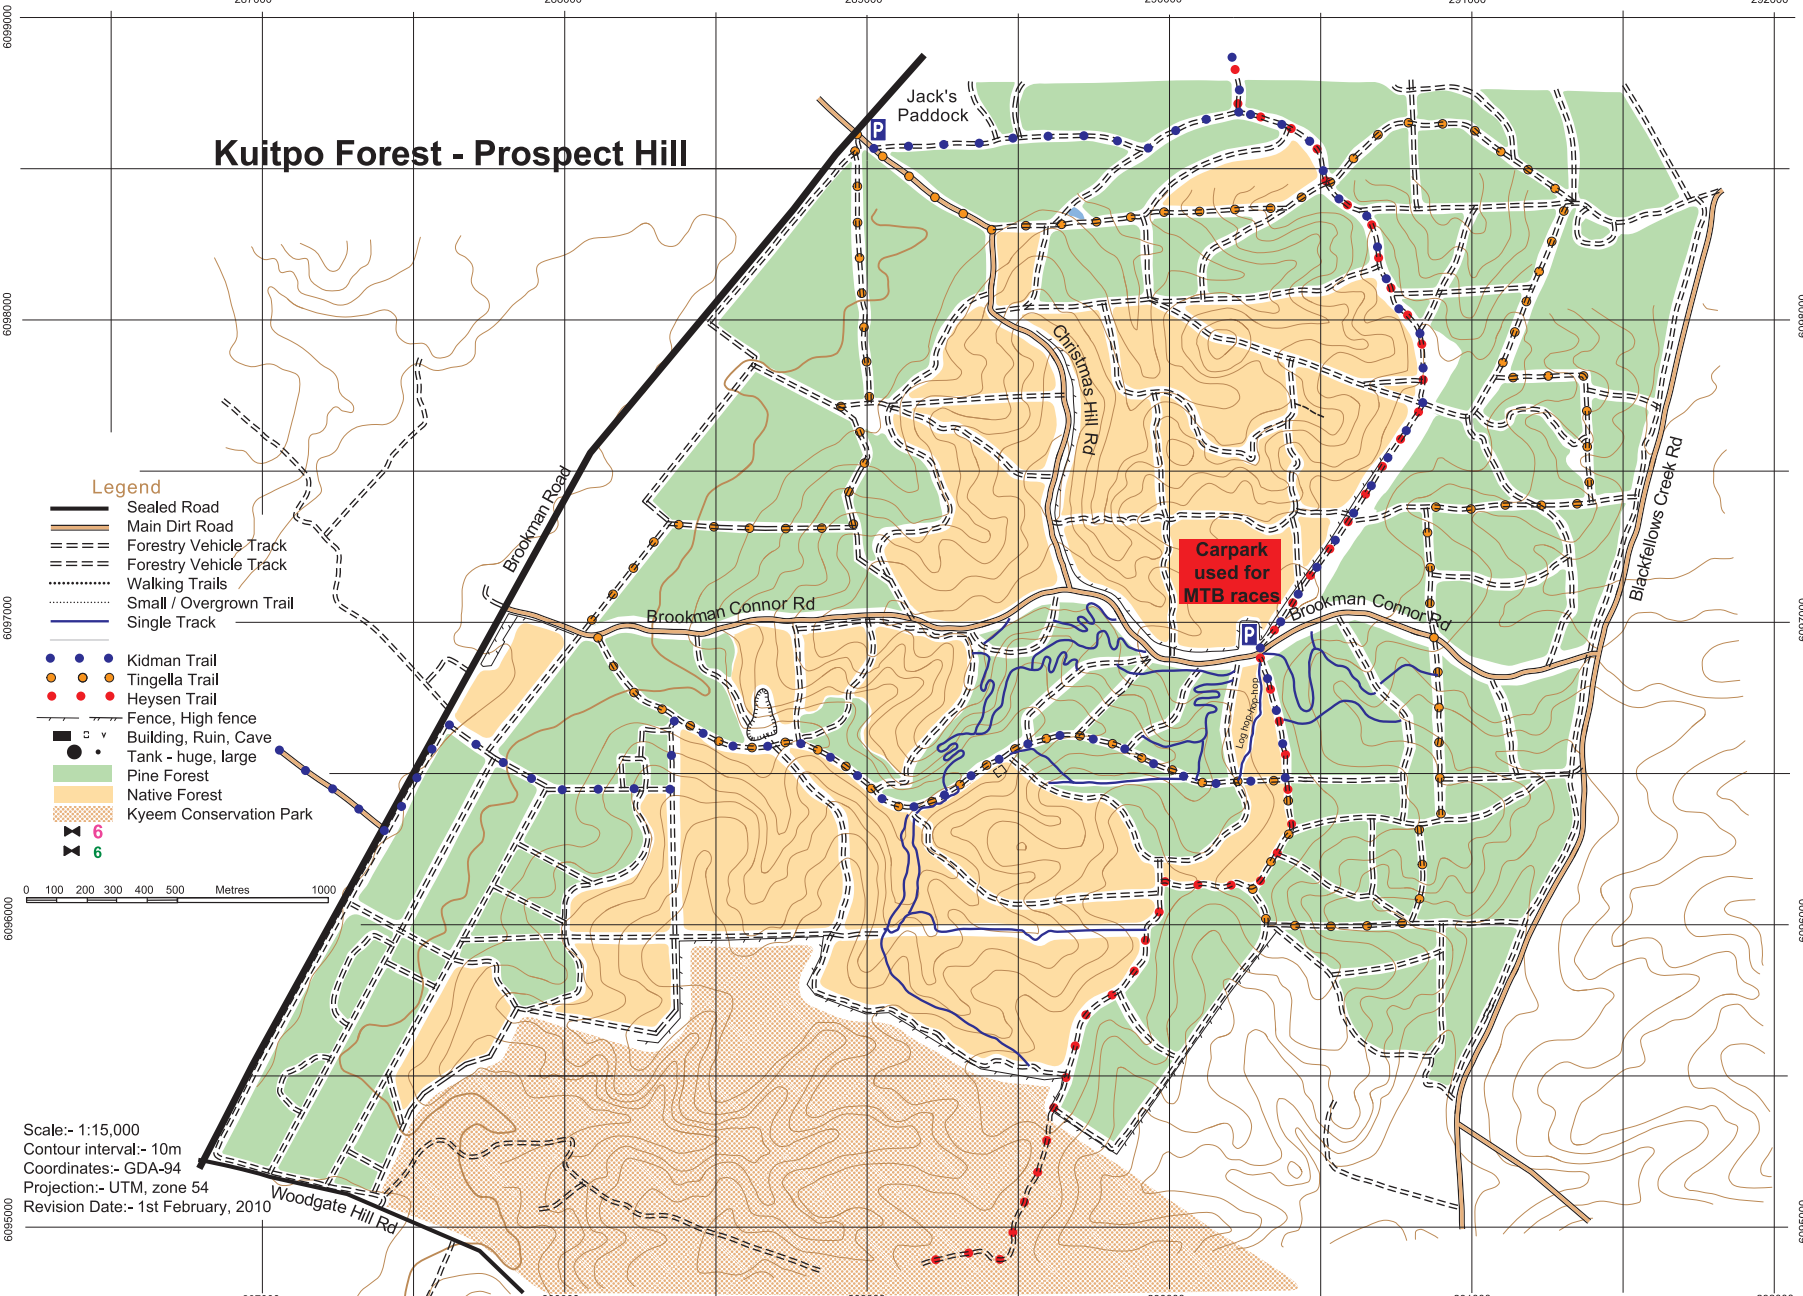

# Kuitpo Forest - Prospect Hill

## Legend

- Sealed Road
- Main Dirt Road
- Forestry Vehicle Track
- Forestry Vehicle Track
- Walking Trails
- Small / Overgrown Trail
- Single Track
- Kidman Trail
- Tingella Trail
- Heysen Trail
- Fence, High fence
- Building, Ruin, Cave
- Tank - huge, large
- Pine Forest
- Native Forest
- Kyeem Conservation Park
- 6
- 6

Scale:- 1:15,000  
 Contour interval:- 10m  
 Coordinates:- GDA-94  
 Projection:- UTM, zone 54  
 Revision Date:- 1st February, 2010

**Carpark used for MTB races**

Woodgate Hill Rd

Jack's Paddock

Christmas Hill Rd

Brookman Connor Rd

Brookman Connor Rd

Blackfellows Creek Rd

Log Hut